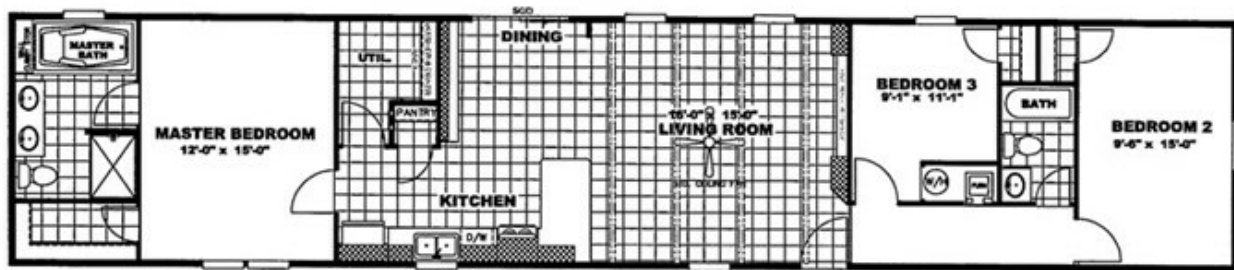

The Clayton Anniversary

The Clayton Anniversary Model number: 31ANN16763AH

3 beds • 2 baths • 1216 sq.ft. • 16' width • 76' depth

Our home building facilities invest in continuous product and process improvements. Plans, dimensions, features, materials, specifications and availability are subject to change without notice or obligation. Renderings and floor plans are representative likenesses of our homes and may differ from the actual homes. We invite you to tour a Home Center near you and inspect the highest value in quality housing available or call (575) 885-6146 to speak with a Home Consultant. Copyright 2017, CMH. All rights reserved.